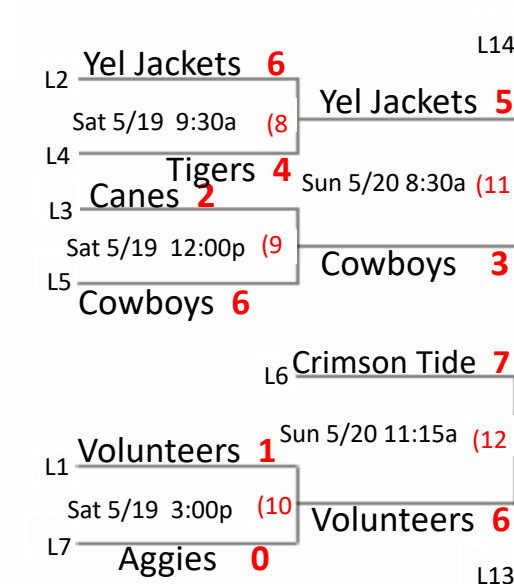

WINNERS BRACKET

MAJORS PLAYOFFS

LOSERS BRACKET

L20 if First Loss