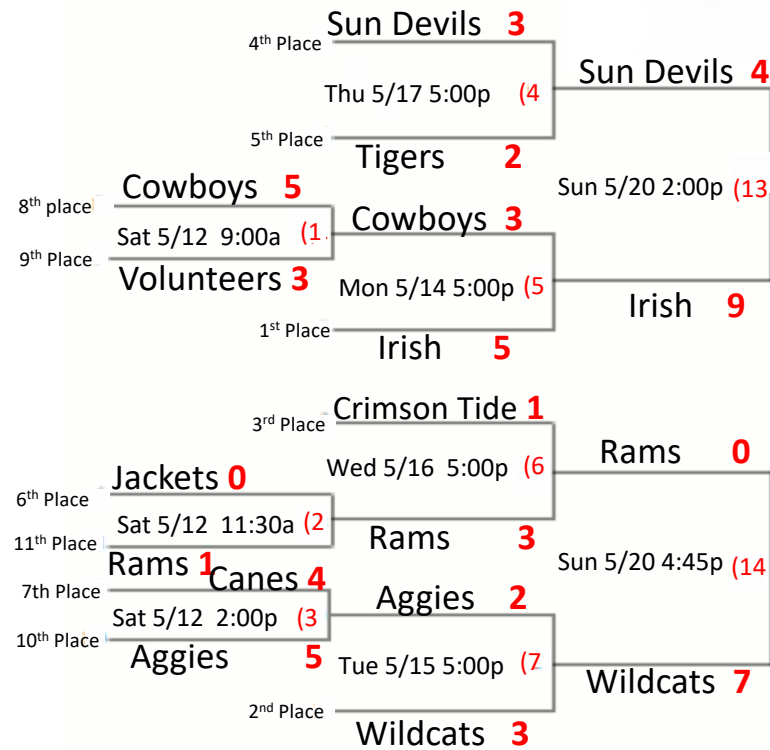

WINNERS BRACKET

MAJORS PLAYOFFS

LOSERS BRACKET

L20 if First Loss